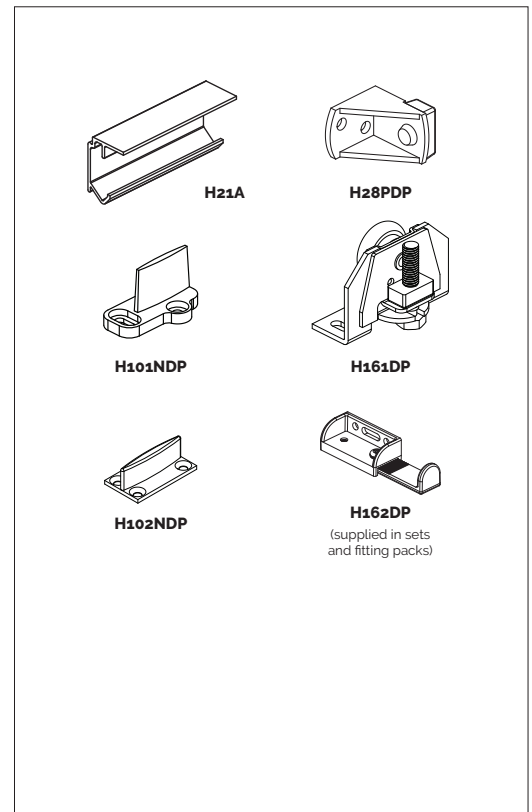

SPRINT

HENDERSON

For top hung sliding doors. Max 30kg.

APPLICATION

- For interior doors between rooms
- For timber, timber framed or composite doors
- Silent – nylon guides and hangers on aluminium track
- Floor component – guide only

HARDWARE SPECIFICATION		
Track	H21A	Aluminium (3000mm length)
Hangers (2 per door)	H161DP	Senator hanger. Top fixing hangers with ball race nylon tyred wheels for smooth operation. Built in adjustability for ease of installation
Door Stop	H28PDP	Rubber buffered stop
Guides	H101NDP	Nylon saw cut guide
	H162DP	Adjustable floor guide
	H102NDP	Nylon saw cut guide

DOOR SPECIFICATION	
Track System	Senator
For Individual Doors:	
Max Door Weight	30kg
Max Door Width	900mm or 1525mm
Door Thickness	20-35mm
Max Door Height	2400mm

STANDARD SETS AND PACK			
Sets comprise of jump-proof, face/soffit fixing aluminium section track, top fixing hangers, H162 guide, stop, all screws and fitting instructions.			
Set No.	Opening width	Track Length	Hardware for
HSP3	900mm	1800mm	1 door
HSP5	1525mm	3000mm	1 door
Pack No.	Application		
HSENSP1	One door fitting kit		

SPRINT

**DRAWING IS
NOT TO SCALE**